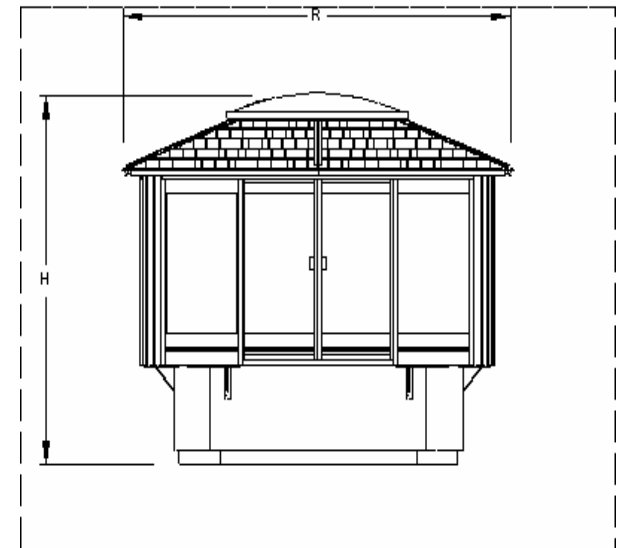

*Hamilton, Optima, Cameo, Chelsea, Hartford, Hawthorne, Majesta, Altimar, Burlington, Marin & Capri are trademarks of Sundance Spas, Inc.