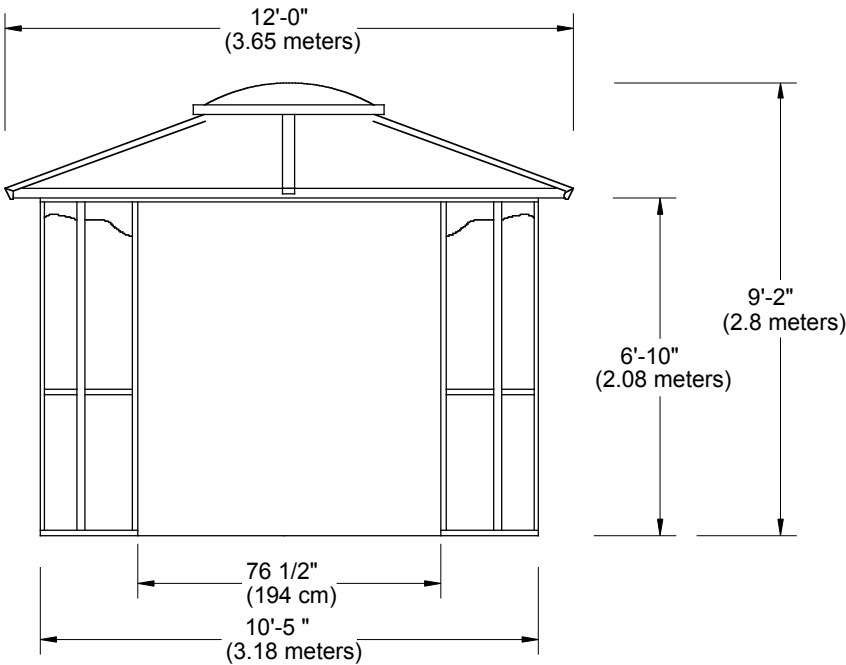

# Sequoia Vista Pavilion

Scale: 1/4" = 1'