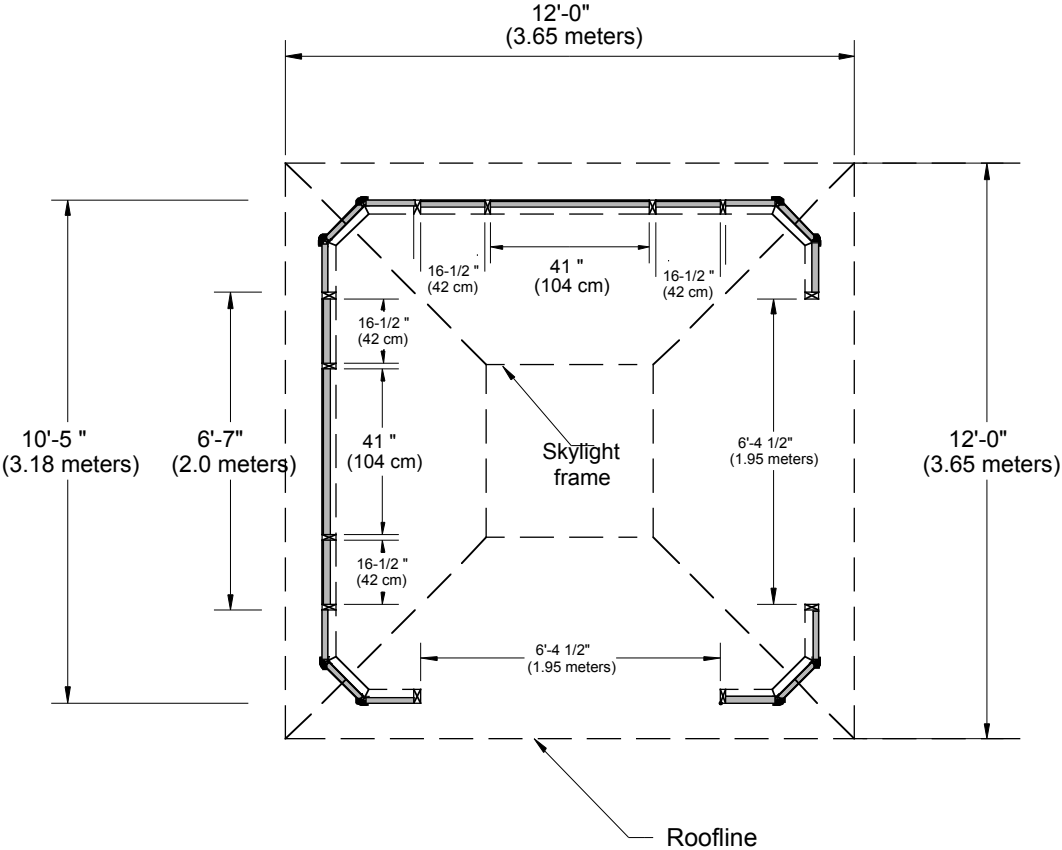

# Sequoia Vista Pavilion

Scale: 1/4" = 1'