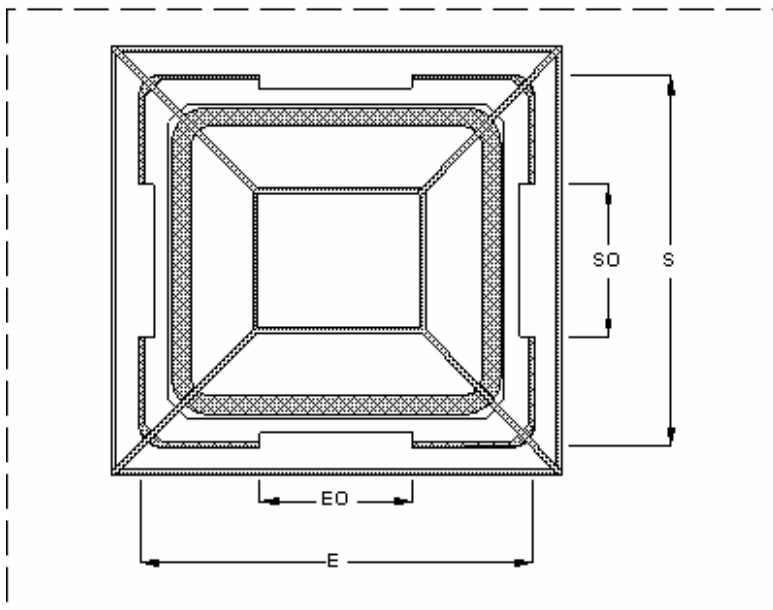

## Models to fit Jacuzzi Spas

Models EA or EX

For spa model	Spa Width (spa control side)	Spa Length (Adjacent side)	Spa Height (overall)	Control side entry E (wall dimension)	Adjacent side S (wall dimension)	Control side doorway opening EO	Adjacent side doorway opening SO	Control side roof R (overall)	Adjacent side roof R (overall)	Height H (overall)
J-325 (43)	84" (2.13 m)	76": (1.93 m)	34" (.86 m)	107" (2.69 m)	101" (2.57 m)	42" (1.07 m)	42" (1.07 m)	120" (3.05 m)	114" (2.90 m)	99" (2.51 m)
J-335 (44)	84" (2.13 m)	84" (2.13 m)	36" (.91 m)	107" (2.69 m)	107" (2.69 m)	42" (1.07 m)	42" (1.07 m)	120" (3.05 m)	120" (3.05 m)	101" (2.57 m)
J-345 (44)	84" (2.13 m)	84" (2.13 m)	36" (.91 m)	107" (2.69 m)	107" (2.69 m)	42" (1.07 m)	42" (1.07 m)	120" (3.05 m)	120" (3.05 m)	101" (2.57 m)
J-355 (54)	91" (2.31 m)	84" (2.13 m)	38" (.97 m)	113" (2.87 m)	107" (2.69 m)	48" (1.22 m)	42" (1.07 m)	126" (3.20 m)	120" (3.05 m)	103" (2.58 m)
J-365 (54)	91" (2.31 m)	84" (2.13 m)	38" (.97 m)	113" (2.87 m)	107" (2.69 m)	48" (1.22 m)	42" (1.07 m)	126" (3.20 m)	120" (3.05 m)	103" (2.58 m)
J-375 (55)	91" (2.31 m)	91" (2.31 m)	38" (.97 m)	113" (2.87 m)	113" (2.87 m)	48" (1.22 m)	48" (1.22 m)	126" (3.20 m)	126" (3.20 m)	103" (2.58 m)

### Dimensions for Escape™ spa-mounted enclosures.

These are not exact and are to determine clearances only!

All dimensions are subject to change.