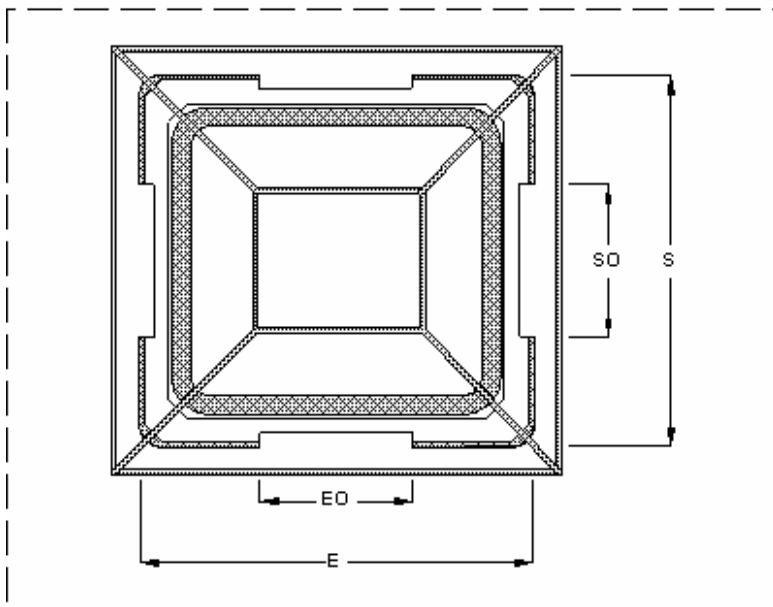

Escape™ SpaShelters™

Models EA or EX

Models to fit Dimension 1 Spas

For spa model	Spa Width (Spa control side)	Spa Length (Adjacent side)	Spa Height (Overall)	Control side entry E (wall dimension)	Adjacent side S (wall dimension)	Control side doorway opening EO	Adjacent side doorway opening SO	Control side roof R (Overall)	Adjacent side roof R (Overall)	Height H (Overall)
Diplomat (55)	92" (2.34 m)	92" (2.34 m)	36" (.91m)	113" (2.87 m)	113" (2.87 m)	48" (1.22 m)	48" (1.22 m)	126" (3.20 m)	126" (3.20 m)	101" (2.57 m)
Chairman II (55)	92" (2.34 m)	92" (2.34 m)	36" (.91 m)	113" (2.87 m)	113" (2.87 m)	48" (1.22 m)	48" (1.22 m)	126" (3.20 m)	126" (3.20 m)	101" (2.57 m)
Californian (55)	92" (2.34 m)	92" (2.34 m)	36" (.91 m)	113" (2.87 m)	113" (2.87 m)	48" (1.22 m)	48" (1.22 m)	126" (3.20 m)	126" (3.20 m)	101" (2.57 m)
Nautilus (55)	92" (2.34 m)	92" (2.34 m)	36" (.91 m)	113" (2.87 m)	113" (2.87 m)	48" (1.22 m)	48" (1.22 m)	126" (3.20 m)	126" (3.20 m)	101" (2.57 m)
Aurora II (44)	84" (2.13 m)	84" (2.13 m)	36" (.91 m)	107" (2.69 m)	107" (2.69 m)	42" (1.07 m)	42" (1.07 m)	120" (3.05 m)	120" (3.05 m)	101" (2.57 m)
Seville (43)	84" (2.13 m)	78" (1.98 m)	30" (.76 m)	107" (2.69 m)	101" (2.57 m)	42" (1.07 m)	42" (1.07 m)	120" (3.05 m)	114" (2.90 m)	95" (2.41 m)

It is possible that @Home Spas may also accept our Escape spa mount enclosures. Please call for determination.

Dimensions for Escape™ spa-mounted enclosures.

These are not exact and are to determine clearances only!