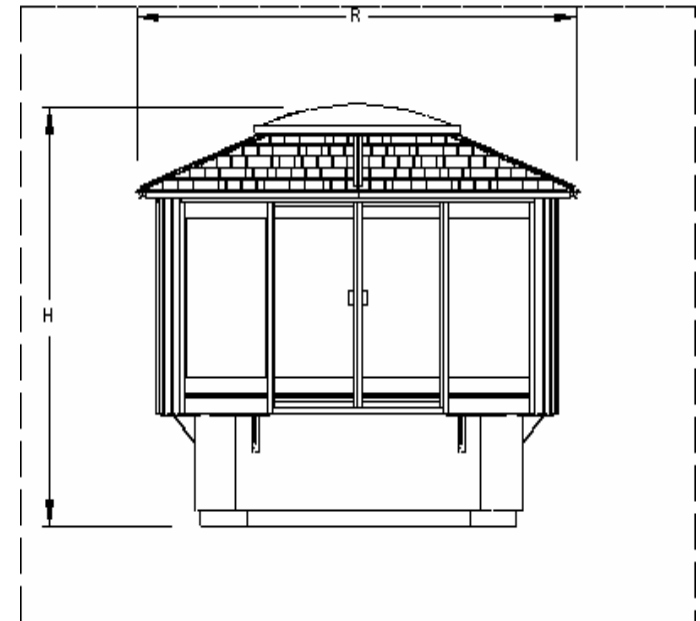

Diplomat, Chairman II, Californian, Nautilus, Aurora II, and Seville are trademarks of Dimension 1 Spas,