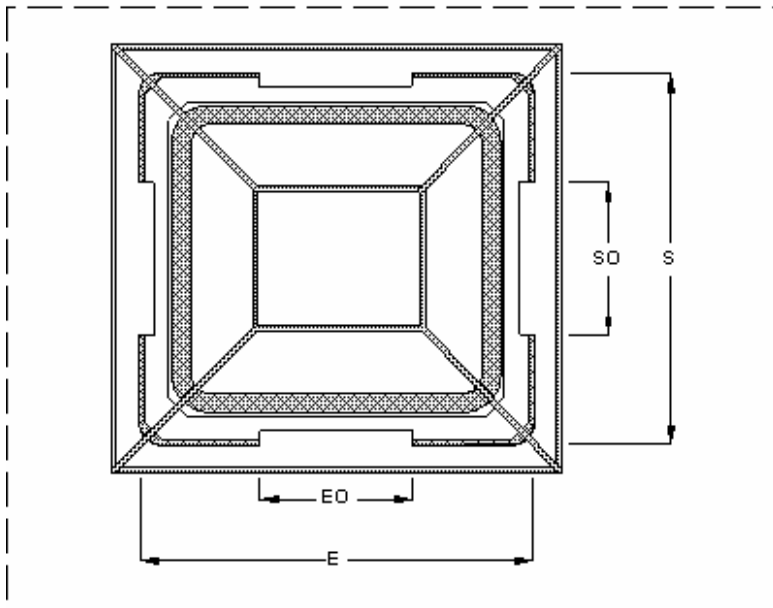

Escape™ SpaShelters™

Models to fit Coleman Spas®

Models EA or EX

For Spa Models	Spa Width (Spa control side)	Spa Length (Adjacent side)	Spa Height (Overall)	Control side entry E (wall dimension)	Adjacent side S (wall dimension)	Control side doorway opening EO	Adjacent side doorway opening SO	Control side roof R (Overall)	Adjacent side roof R (Overall)	Height H (Overall)
461 (33)	78" (1.98 m)	78" (1.98 m)	35" (.89 m)	101" (2.57 m)	101" (2.57 m)	42" (1.07 m)	42" (1.07 m)	114" (2.90 m)	114" (2.90 m)	100" (2.54 m)
470, 471, 472 (44)	88" (2.24 m)	88" (2.24 m)	35" (.89 m)	107" (2.72 m)	107" (2.72 m)	42" (1.07 m)	42" (1.07 m)	120" (3.05 m)	120" (3.05 m)	100" (2.54 m)
480, 481, 482 (55)	92" (2.34 m)	92" (2.34 m)	35" (.89 m)	113" (2.87 m)	113" (2.87 m)	48" (1.22 m)	48" (1.22 m)	126" (3.20 m)	126" (3.20 m)	100" (2.54 m)

Dimensions for Escape™ spa-mounted enclosures.

These are not exact and are to determine clearances only!

All dimensions are subject to change.