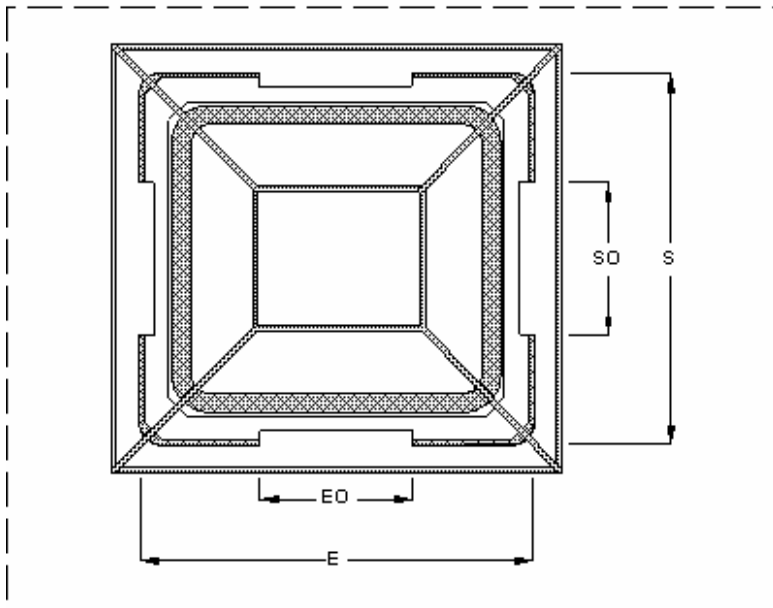

# Escape™ SpaShelters™

Models to fit Coleman Spas®

Models EA or EX

For Spa Models	Spa Width (Spa control side)	Spa Length (Adjacent side)	Spa Height (Overall)	Control side entry E (wall dimension)	Adjacent side S (wall dimension)	Control side doorway opening EO	Adjacent side doorway opening SO	Control side roof R (Overall)	Adjacent side roof R (Overall)	Height H (Overall)
461 (33)	78" (1.98 m)	78" (1.98 m)	35" (.89 m)	101" (2.57 m)	101" (2.57 m)	42" (1.07 m)	42" (1.07 m)	114" (2.90 m)	114" (2.90 m)	100" (2.54 m)
470, 471, 472 (44)	88" (2.24 m)	88" (2.24 m)	35" (.89 m)	107" (2.72 m)	107" (2.72 m)	42" (1.07 m)	42" (1.07 m)	120" (3.05 m)	120" (3.05 m)	100" (2.54 m)
480, 481, 482 (55)	92" (2.34 m)	92" (2.34 m)	35" (.89 m)	113" (2.87 m)	113" (2.87 m)	48" (1.22 m)	48" (1.22 m)	126" (3.20 m)	126" (3.20 m)	100" (2.54 m)

### Dimensions for Escape™ spa-mounted enclosures.

These are not exact and are to determine clearances only!

All dimensions are subject to change.