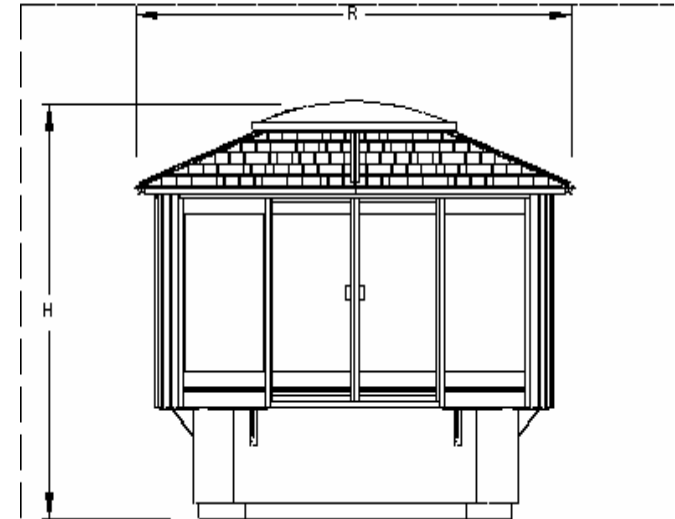

* Caldera, Kauai, Geneva, Hawaiian, Niagara, Martinique, Moorea, Elation, Aspire, Olympia and Tahitian are trademarks of Watkins Mfg.