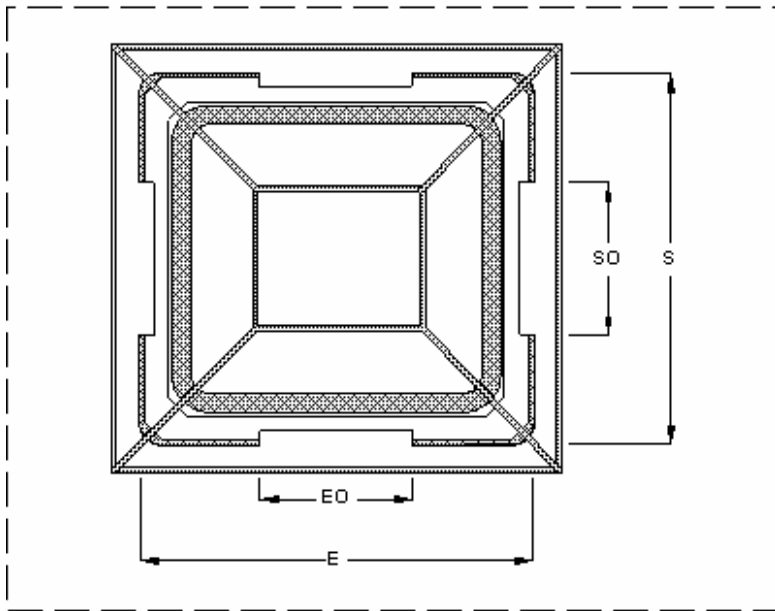

# Escape™ SpaShelters™

Models to fit Bullfrog Spas

Models EA or EX

For spa model	Spa Width (Spa control side)	Spa Length (Adjacent side)	Spa Height (Overall)	Control side entry E (wall dimension)	Adjacent side S (wall dimension)	Control side doorway opening EO	Adjacent side doorway opening SO	Control side roof R (Overall)	Adjacent side roof R (Overall)	Height H (Overall)
451 (43)	88" (2.24 m)	79" (2.01 m)	35" (.89m)	107" (2.69 m)	101" (2.57 m)	42" (1.07 m)	42" (1.07 m)	120" (3.05 m)	114" (2.90 m)	100" (2.54 m)
462 (44)	88" (2.24 m)	88" (2.24 m)	35" (.89 m)	107" (2.69 m)	107" (2.69 m)	42" (1.07 m)	42" (1.07 m)	120" (3.05 m)	120" (3.05 m)	100" (2.54 m)
562 (44)	88" (2.24 m)	88" (2.24 m)	35" (.89 m)	107" (2.69 m)	107" (2.69 m)	42" (1.07 m)	42" (1.07 m)	120" (3.05 m)	120" (3.05 m)	100" (2.54 m)
552 (55)	94" (2.39 m)	94" (2.39 m)	35" (.89 m)	113" (2.87 m)	113" (2.87 m)	48" (1.22 m)	48" (1.22 m)	126" (3.20 m)	126" (3.20 m)	100" (2.54 m)
662 (55)	94" (2.39 m)	94" (2.39 m)	35" (.89 m)	113" (2.87 m)	113" (2.87 m)	48" (1.22 m)	48" (1.22 m)	126" (3.20 m)	126" (3.20 m)	100" (2.54 m)
682 (55)	94" (2.39 m)	94" (2.39 m)	35" (.89 m)	113" (2.87 m)	113" (2.87 m)	48" (1.22 m)	48" (1.22 m)	126" (3.20 m)	126" (3.20 m)	100" (2.54 m)

### Dimensions for Escape™ spa-mounted enclosures.

These are not exact and are to determine clearances only!

All dimensions are subject to change.